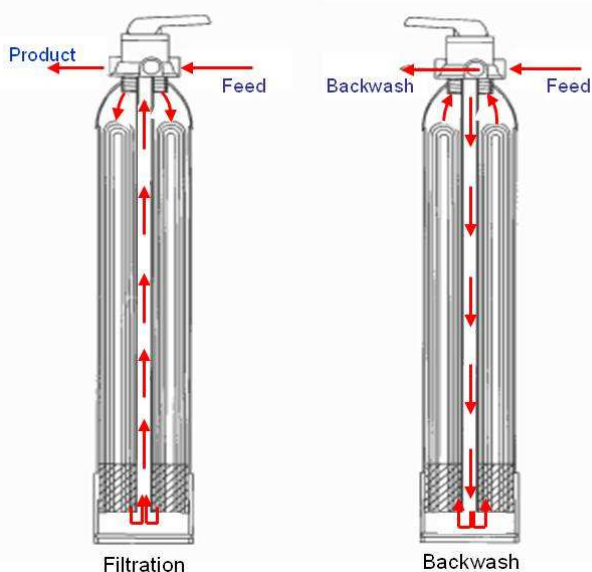

Note: UltraPure Private Limited reserves the right to make any changes to the information provided above without prior notice + terms & conditions apply

ULTRAPURE PRIVATE LIMITED 122 Joo Chiat Road, Singapore 427411
Tel: (65) 64403680 Fax: (65) 64403679 Email: info@ultrapure.com.sg Website: www.ultrapure.com.sg